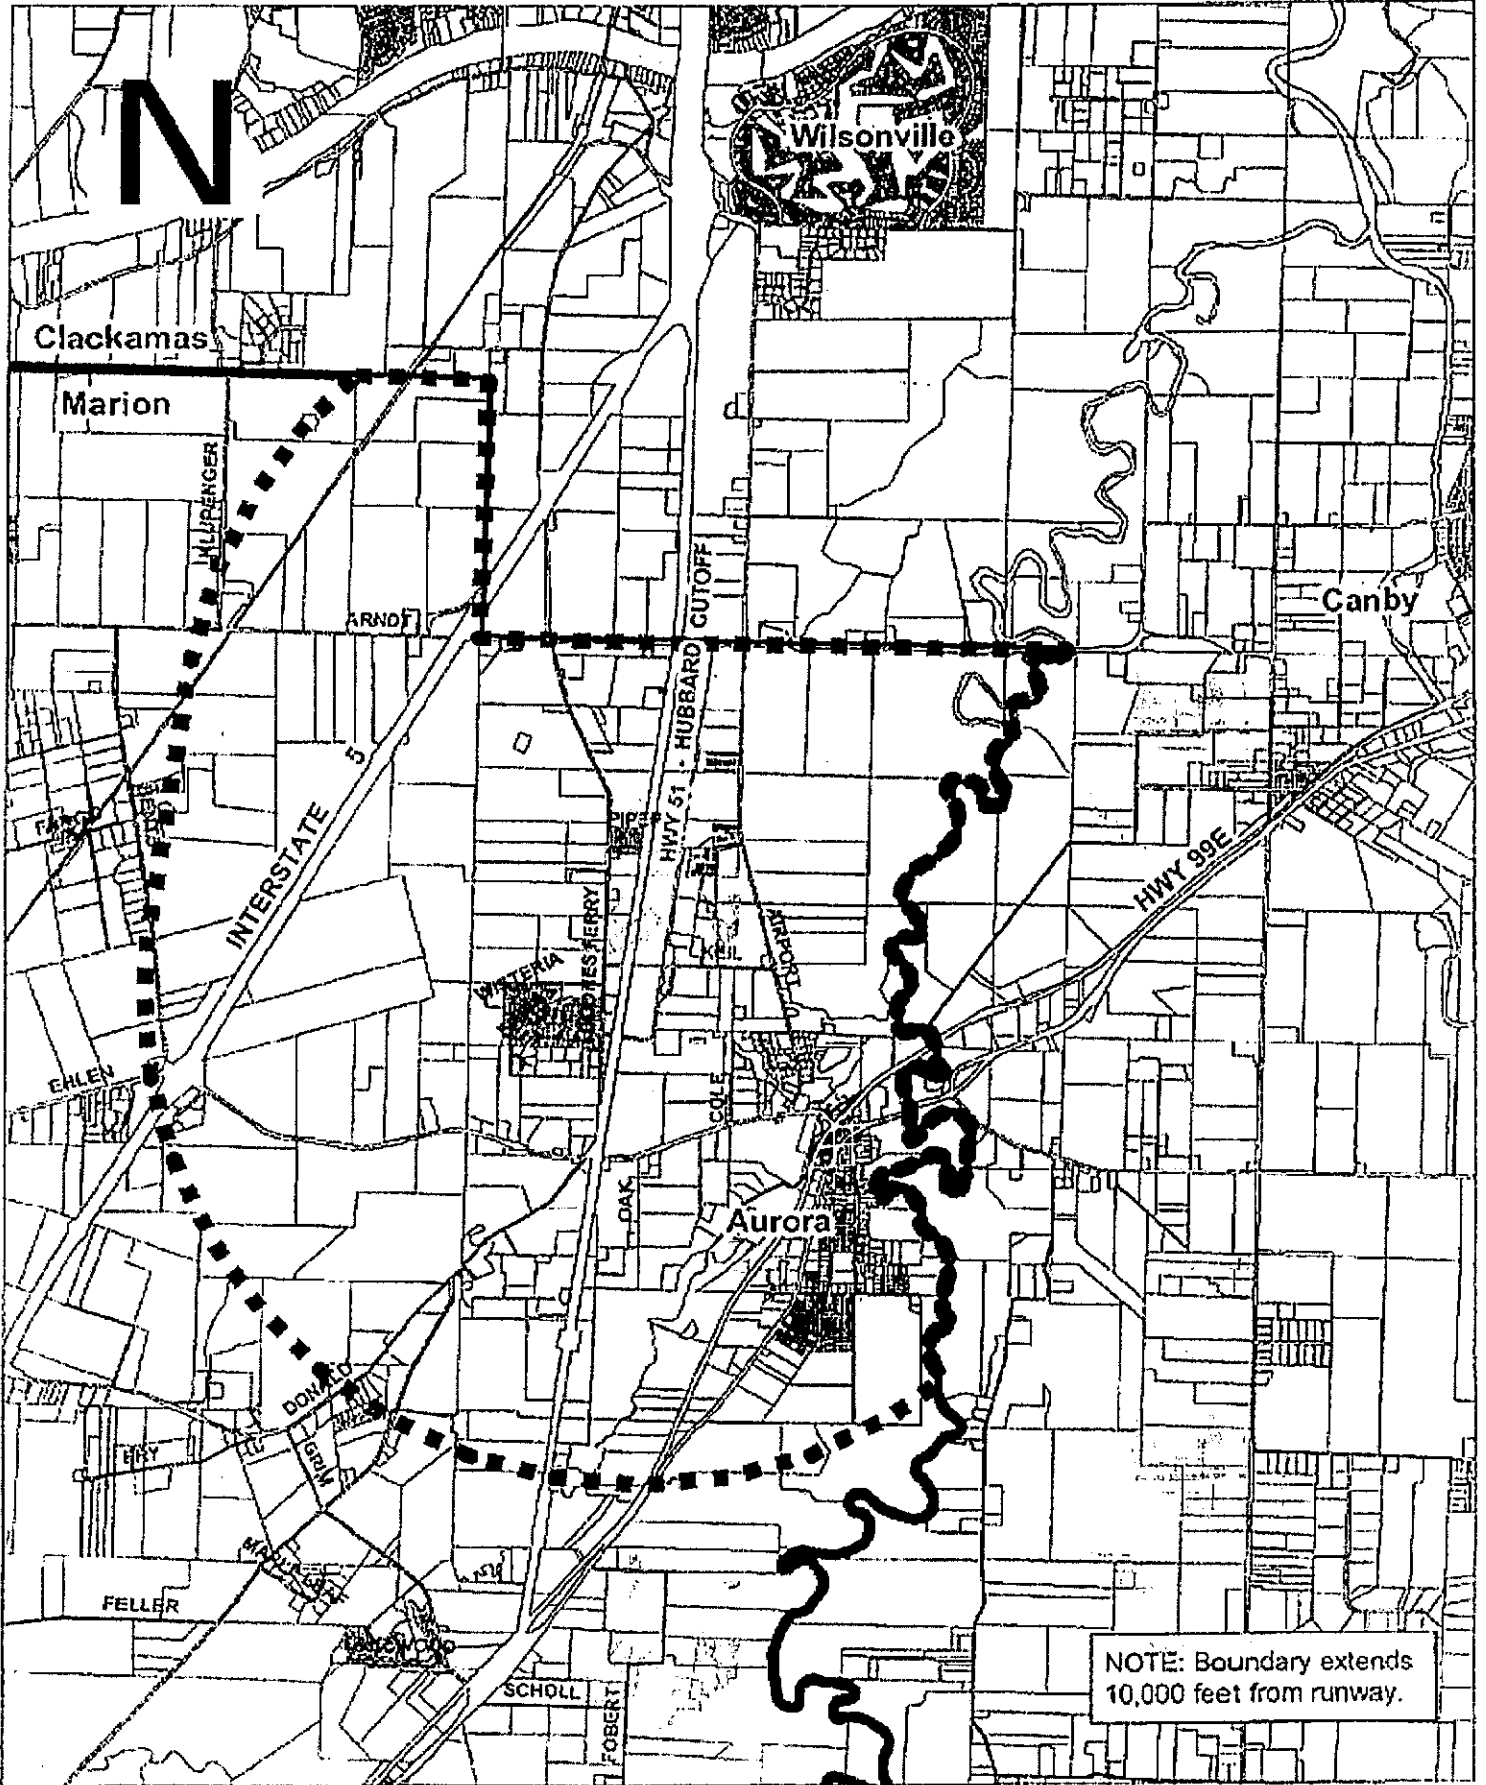

1000 A ?

# Aurora Airport Impact Area - Exhibit A

Marion County  
Public Works

NOTE: Boundary extends 10,000 feet from runway.

11/27/10 - Submitted by Simon Springall