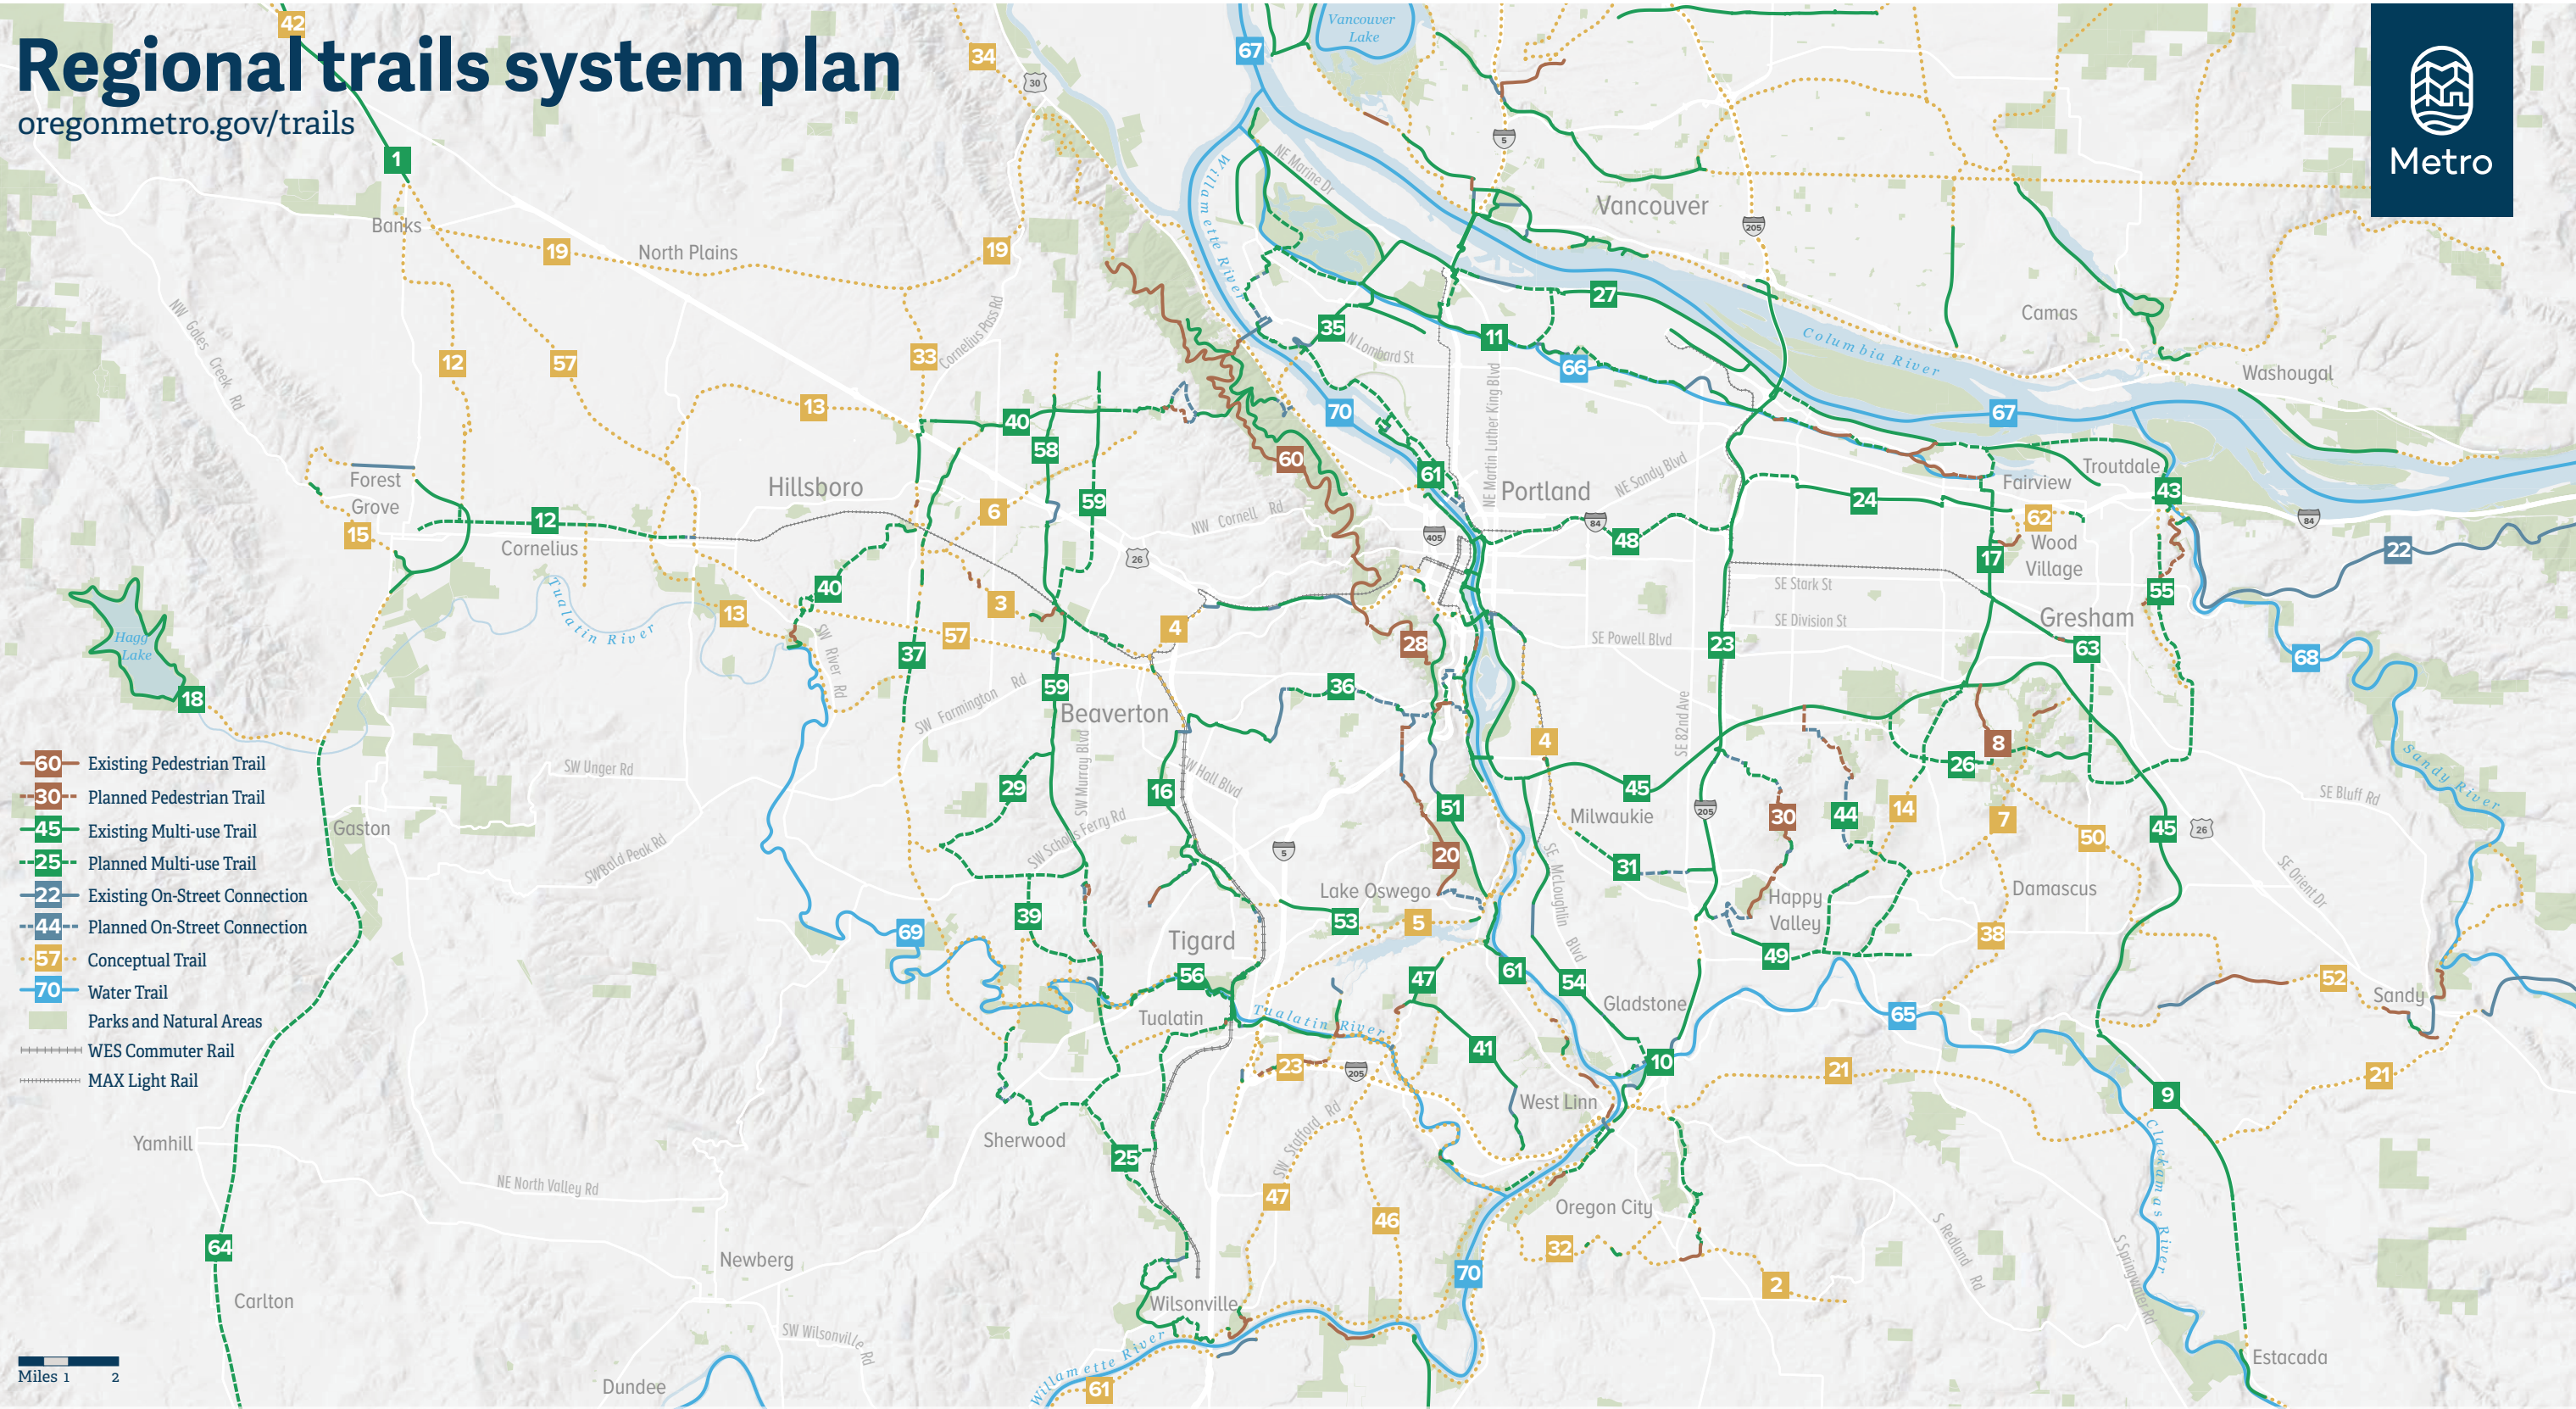

Regional trails system plan

oregonmetro.gov/trails

Metro

- 60 Existing Pedestrian Trail
- - - 30 Planned Pedestrian Trail
- 45 Existing Multi-use Trail
- - - 25 Planned Multi-use Trail
- 22 Existing On-Street Connection
- - - 44 Planned On-Street Connection
- - - 57 Conceptual Trail
- 70 Water Trail
- Parks and Natural Areas
- - - - - WES Commuter Rail
- - - - - MAX Light Rail

- 1. Banks-Vernonia Trail
- 2. Beaver Lake Trail
- 3. Beaverton Creek Trail
- 4. Beaverton to Milwaukie Trail
- 5. Bridgeport to Milwaukie Trail
- 6. Bronson Creek Trail
- 7. Butler Buttes Trail
- 8. Butler Creek Trail

- 17. Gresham-Fairview Trail
- 18. Hagg Lake Trail
- 19. Helvetia Trail
- 20. Hillsdale to Lake Oswego Trail
- 21. Historic Barlow Road Trail
- 22. Historic Columbia River Highway
- 23. I-205 Trail
- 24. I-84 Trail

Water Trails

- 65. Clackamas River Water Trail
- 66. Columbia Slough Water Trail
- 67. Lower Columbia River Water Trail
- 68. Sandy River Water Trail
- 69. Tualatin River Water Trail
- 70. Willamette River Water Trail